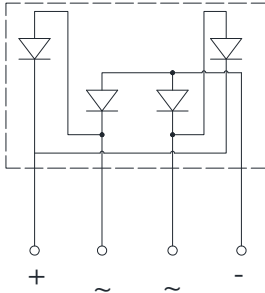

Super Fast Recovery Bridge Rectifiers

Features

Typical Applications

Mechanical Data

Package

Terminals

Polarity:

Maximum Ratings

PARAMETER	SYMBOL	UNIT	EPB5006

0RXQLQJ WRUTXH #5HFRPPHQG WRUTXH			

EPB5006

FIG3: Typical Forward Voltage

Disclaimer