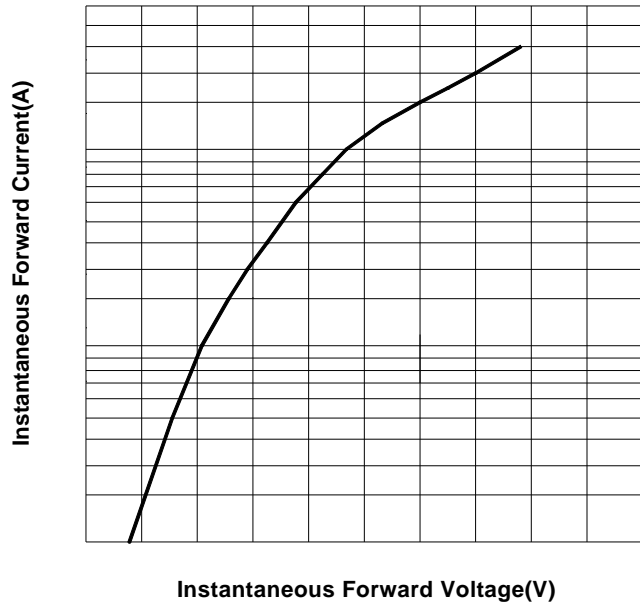

Super Fast Recovery Bridge Rectifiers

Features

Typical Applications

Mechanical Data

Package

Terminals

Polarity:

Maximum Ratings

PARAMETER	SYMBOL	UNIT	EPB5006

0RXQLQJ WRUTXH #5HFRPPHQG WRUTXH			

EPB5006

FIG3: Typical Forward Voltage

Disclaimer