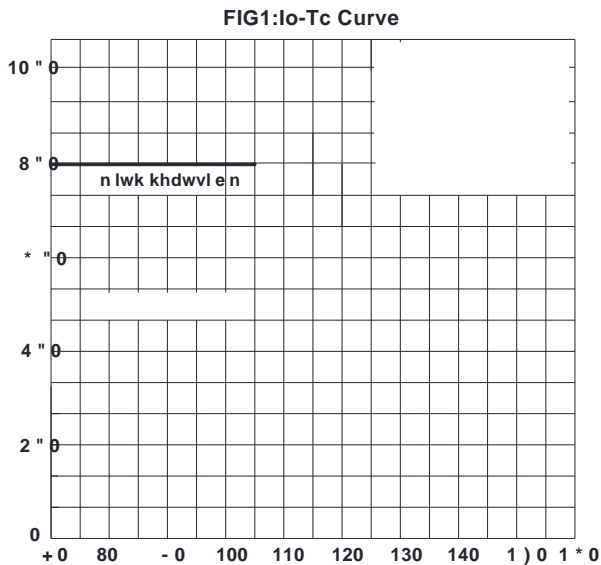

D8JBL80

Electrical Characteristics (Ta = 25°C) Unless otherwise specified

PARAMETER	SYMBOL	UNIT	TEST CONDITIONS	D8JBL80
Maximum instantaneous forward voltage drop per diode	V_F	V	I_F = 1.4 A	0.8 - 1.2
Maximum DC reverse current at rated DC blocking voltage per diode	I_R	A	T_a = 25°C	1
			T_a = 125°C	100
Typical junction capacitance	C_j	pF	Measured at 1MHz and Applied Reverse Voltage of 4.0V	~3

Thermal Characteristics (Ta = 25°C) Unless otherwise specified

PARAMETER	SYMBOL	UNIT	D8JBL80
Thermal Resistance Between junction and ambient Without heatsink	R_{θJA}	°C/W	28
Thermal Resistance Between junction and case With heatsink	R_{θJC}	°C/W	2.8

Note: Device mounted on 10mm x 4mm x 1.5mm Aluminum Baseplate

Ordering Information (Example)

PREFERRED P/N	PACKAGE CODE	UNIT WEIGHT(g)	MINIMUM PACKAGE(pcs)	INNER BOX QUANTITY(pcs)	OUTER CARTON QUANTITY(pcs)	DELIVERY MODE
D8JBL80	B1	Approximate 2.4	20	100	1800	Tube

Characteristics(Typical)