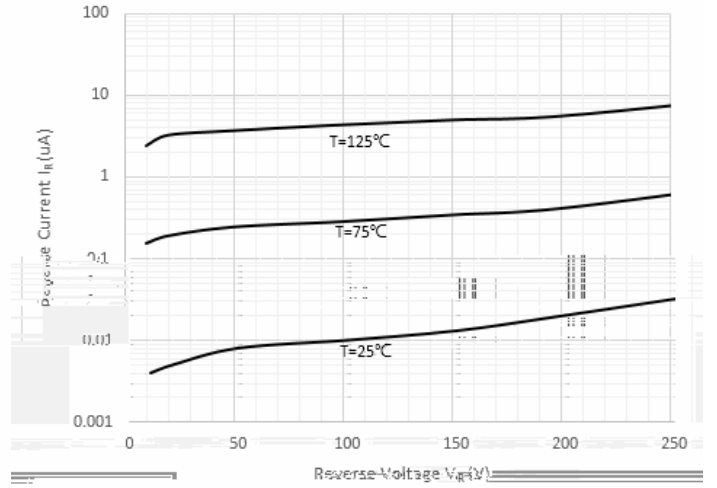

Forward Characteristics

Reverse Characteristics

Capacitance Characteristics

SOD-523

5/11 VIEW

1/10 SIDE VIEW

TOP VIEW

DIMENSIONS				
DIM	INCHES		MM	
	MIN	MAX	MIN	MAX
A	0.059	0.067	1.500	1.700
B	0.043	0.051	1.100	1.300
C	0.00700	0.00900	0.028	0.035
D	0.02500	0.03500	0.010	0.014
E	0.050	0.060	0.002	0.008