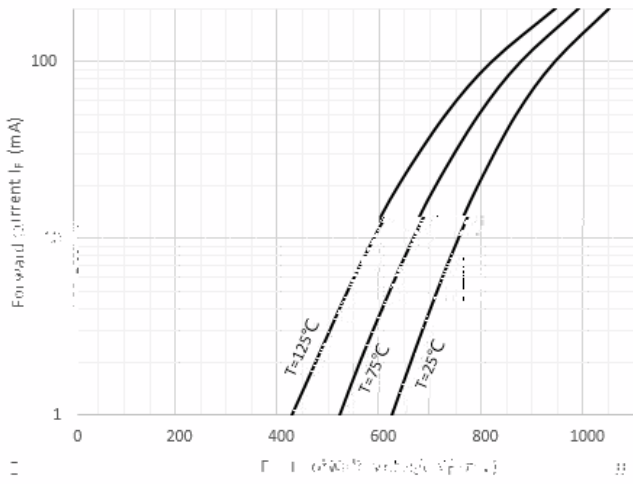

Forward Characteristics

Reverse Characteristics

Capacitance Characteristics

SOD-523

5/11 VIEW

1/10 SIDE VIEW

TOP VIEW

DIMENSIONS				
DIM	INCHES		MM	
	MIN	MAX	MIN	MAX
A	0.059	0.067	1.500	1.700
B	0.043	0.051	1.100	1.300
C	0.00700	0.00900	0.028	0.035
D	0.02500	0.03500	0.010	0.014
E	0.050	0.060	0.002	0.008