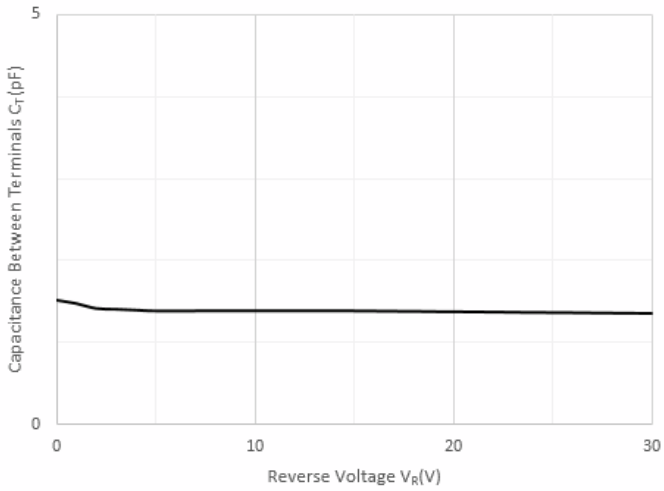

Forward Characteristics

Reverse Characteristics

Capacitance Characteristics

SOD-523

5/11 VIEW

1/10 SIDE VIEW

TOP VIEW

DIMENSIONS				
DIM	INCHES		MM	
	MIN	MAX	MIN	MAX
A	0.059	0.067	1.500	1.700
B	0.043	0.051	1.100	1.300
C	0.00700	0.00900	0.028	0.035
D	0.02500	0.03500	0.010	0.014
E	0.050	0.060	0.002	0.008