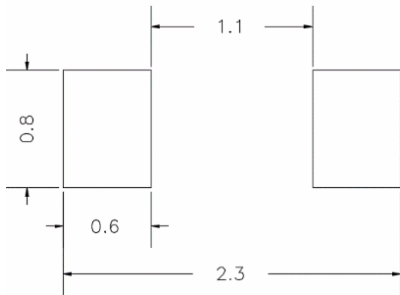

Forward Characteristics

Reverse Characteristics

Capacitance Characteristics

SOD-523

5/11 VIEW

1/10 SIDE VIEW

TOP VIEW

DIMENSIONS				
DIM	INCHES		MM	
	MIN	MAX	MIN	MAX
A	0.059	0.067	1.500	1.700
B	0.043	0.051	1.100	1.300
C	0.00700	0.00900	0.028	0.035
D	0.02500	0.03500	0.010	0.014
E	0.050	0.060	0.002	0.008