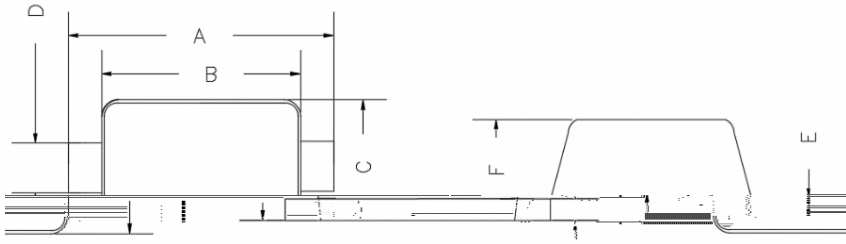

Forward Characteristics

Reverse Characteristics

Capacitance Characteristics

SOD-523

5/11 VIEW

1/10 SIDE VIEW

TOP VIEW

DIMENSIONS				
DIM	INCHES		MM	
	MIN	MAX	MIN	MAX
A	0.059	0.067	1.500	1.700
B	0.043	0.051	1.100	1.300
C	0.00700	0.00900	0.028	0.035
D	0.02500	0.03500	0.010	0.014
E	0.050	0.060	0.002	0.008